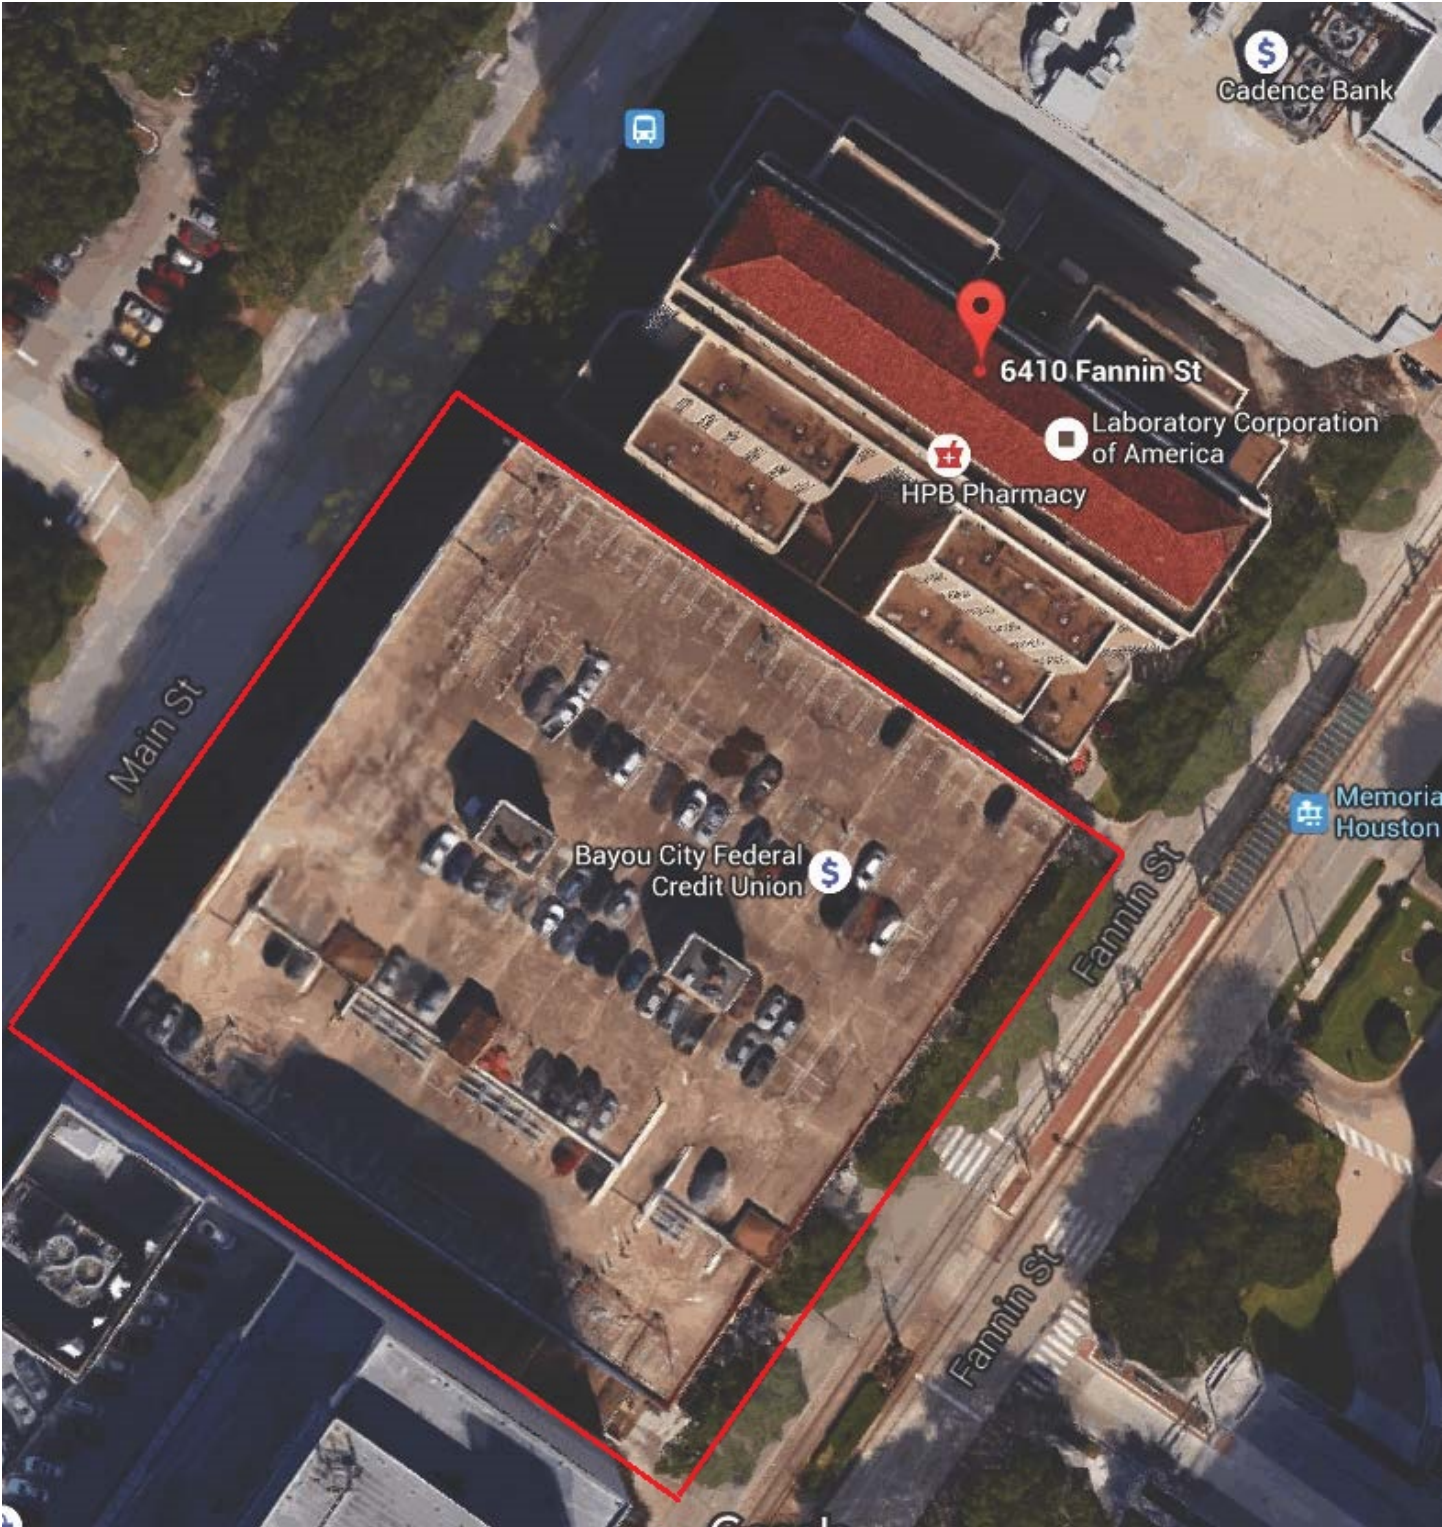

ATTACHMENT B

OVERHEAD FACILITY IMAGES

All lot lines are approximate and may be adjusted.

BBS – BEHAVIORAL & BIOMEDICAL SCIENCES

CDC – CHILDRENS DEVELOPMENT CENTER

CLC – COOLEY LIFE CENTER

CYC = CYCLOTRON

HCPC – HARRIS COUNTY PSYCHIATRIC CENTER

IMM – INSTITUTE OF MOLECULAR MEDICINE

MSB - MEDICAL SCHOOL BUILDING

MSE – MEDICAL SCHOOL EXPANSION

OCB – OPERATIONS CENTER BUILDING

REC - RECREATION CENTER

RPC – RESEARCH PARK CENTER LOT

(this lot is across from the SOD – School of Dentistry)

SEA – STUDENT FACULTY HOUSING

SOD – SCHOOL OF DENTISTRY

SON – SCHOOL OF NURSING

SPH – SCHOOL OF PUBLIC HEALTH

UCT – UNIVERSITY CENTER TOWER

UPB – UNIVERSITY PROFESSIONAL BUILDING

UPG – UNIVERSITY PROFESSIONAL GARAGE