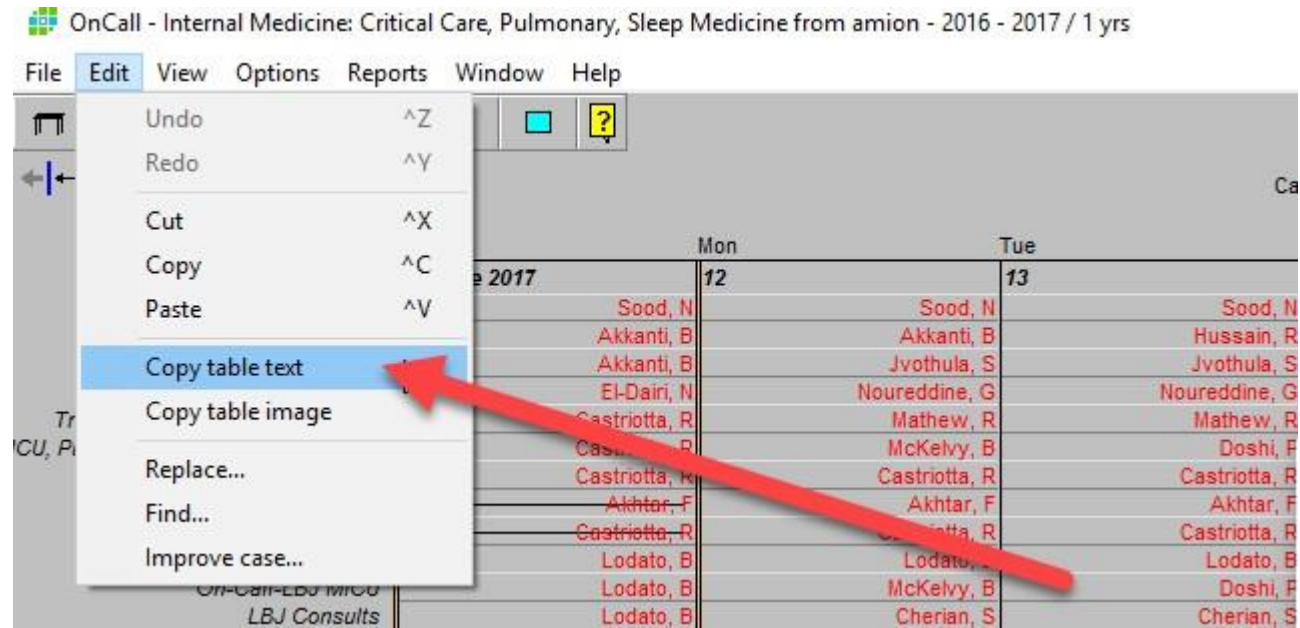

Export AMiON Schedule into Excel

1. Go to Edit- Copy Table Text (this will copy the text information from your call schedule).

2. Next, paste the copied text into a spreadsheet.