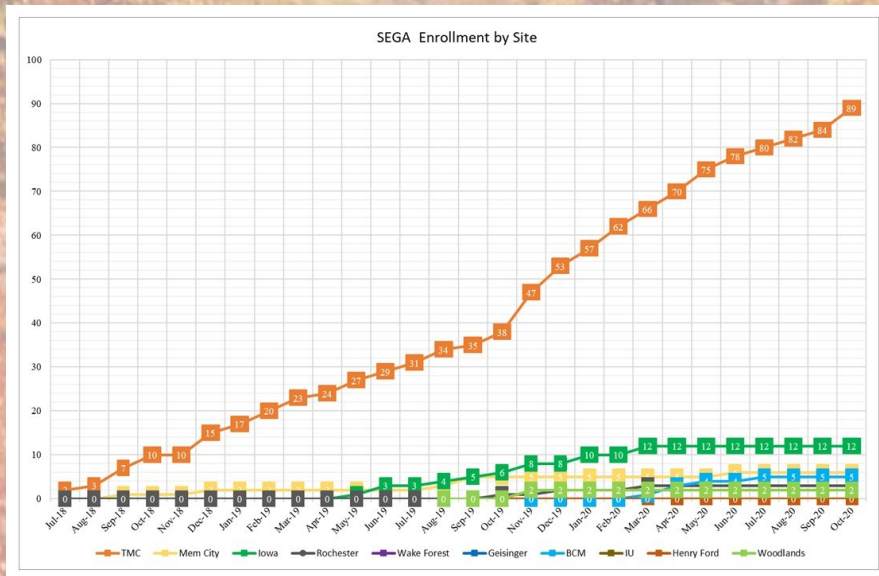

November 2020

SEGA Newsletter

Happy November Everyone!

Welcome to the November 2020 issue of the SEGA Newsletter! Hope everyone is having a great fall! With this Newsletter, we are happy to announce a total of 117 total subjects enrolled.

Despite all of our centers still battling the obstacles presented by the COVID-19 pandemic, TMC was able to enroll 5 new subjects during the month of November. This is the most enrollment in one month the trial has seen since May 2020! Hopefully we will continue to see an increase in enrollment each month!

As always: don't forget to check the SEGA website at www.segatrial.com or www.segatrial.org for further information about the trial or participating sites.

Questions? Want something added?
Let us know!

Need help or have any questions that need answered immediately?

Head to the SEGA trial website at:
www.segatrial.com or www.segatrial.org

Don't forget you can always email us at:
segatrial@uth.tmc.edu