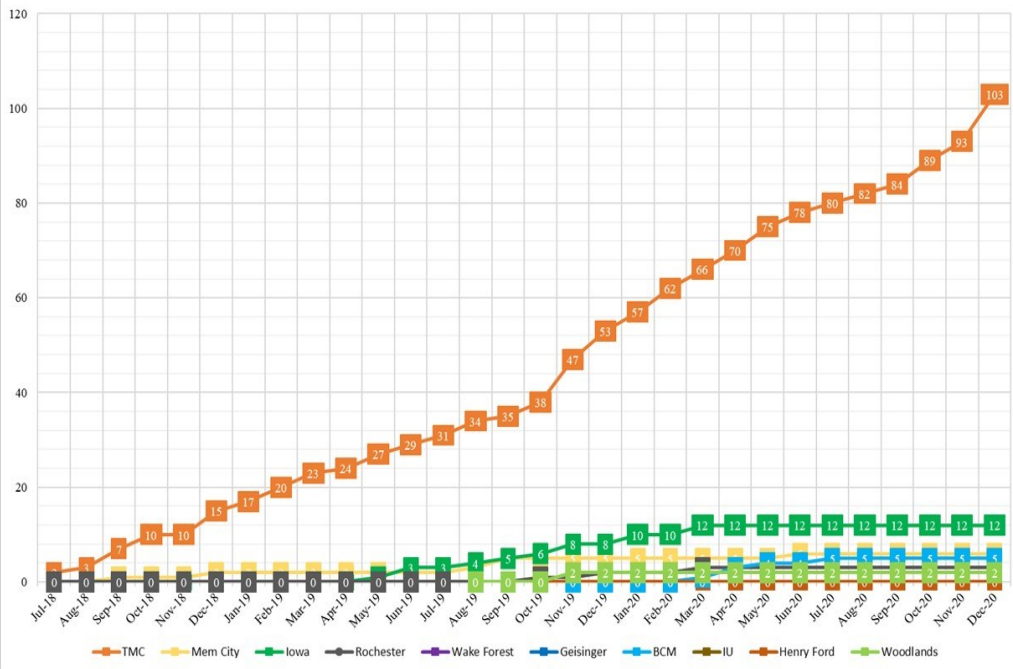

January 2021 SEGA Newsletter

Happy New Year Everyone!

Welcome to the first SEGA Newsletter of 2021! We hope that you all had a great holiday season and were able to enjoy some time with family. As of January 7th., we have currently enrolled 134 subjects in SEGA. In the month of December, we were able to enroll 10 new subjects, which is the most we have ever enrolled in a single month!

SEGA Enrollment by Site

With that being said, this month we have BIG NEWS!! We have officially surpassed the halfway point of 130 subjects for the trial. We are so excited to have reached this point, as we now can begin the interim analysis!